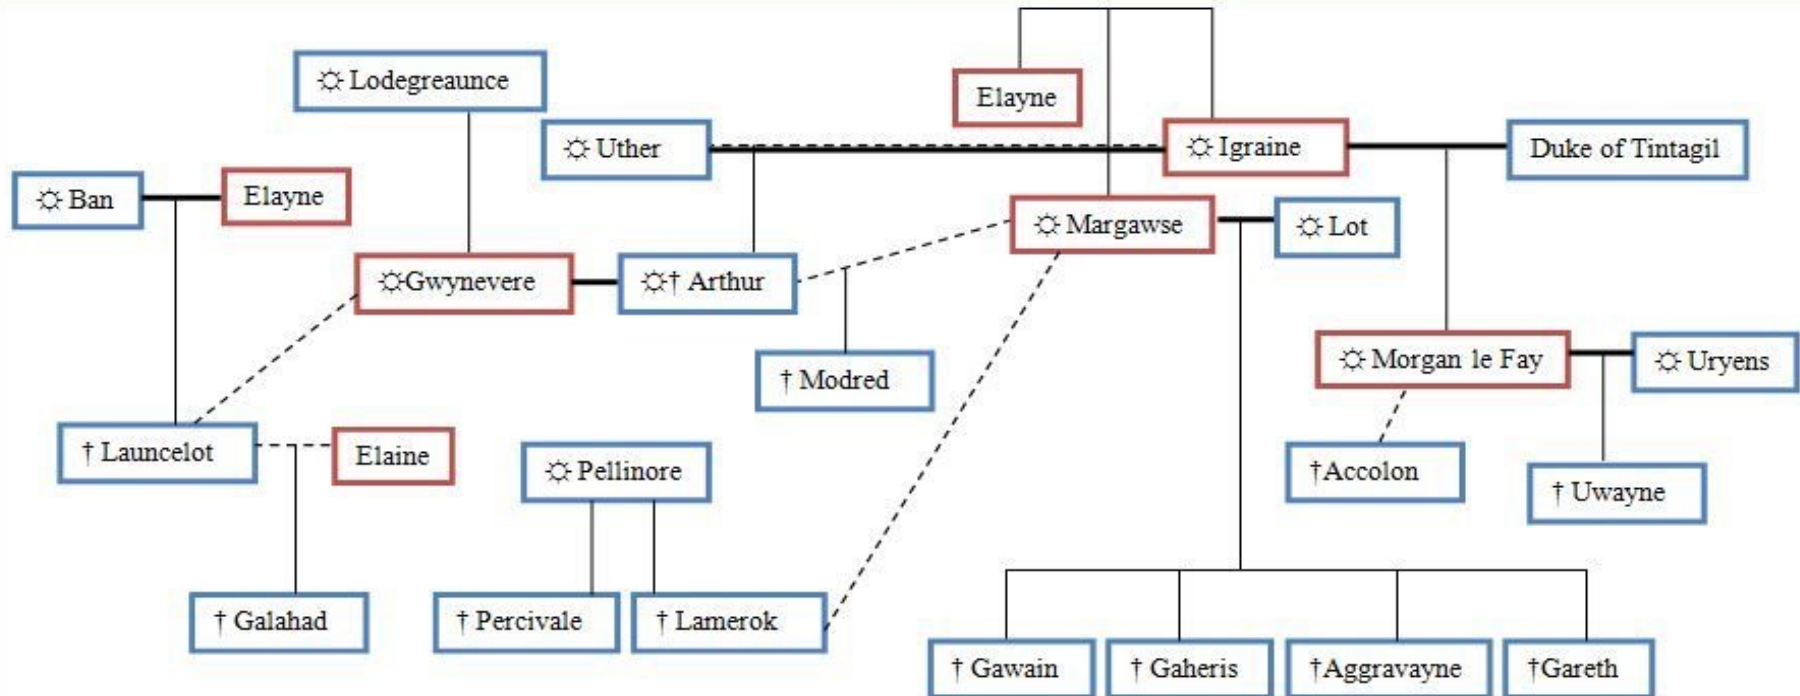

ARTHUR'S FAMILY TREE

Married: —————
 Unmarried lovers: - - - - -
 Offspring: —————
 King/Queen: ☉
 Knight: †

Sir Thomas Malory's
Le Morte d'Arthur

Family Tree © R Parker
<http://literarysnarker.wordpress.com/>