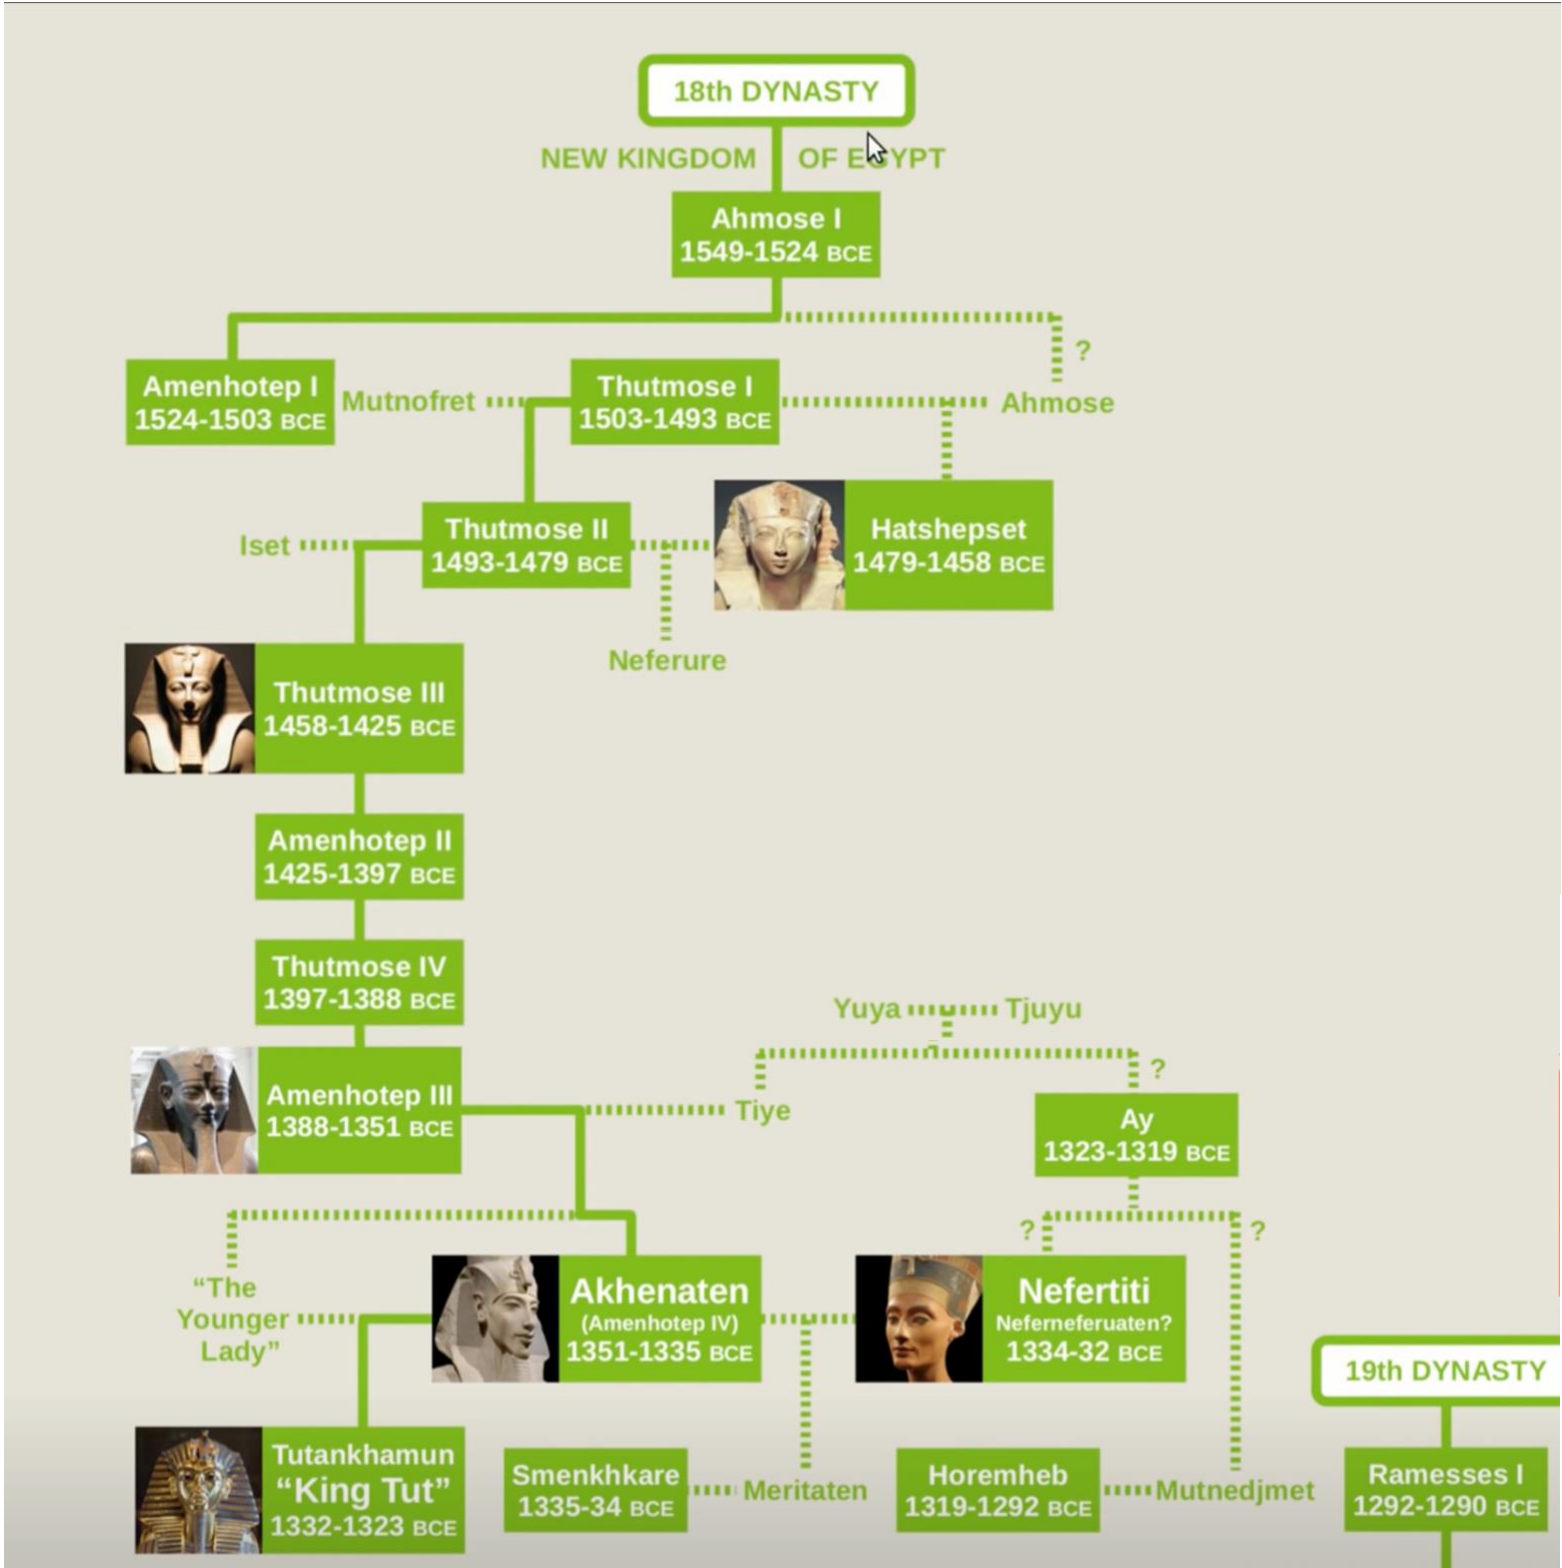

Visual Lineage of 18th D. Egyptian Pharaohs

**Dashed lines indicate either marriage or birth of a daughter instead of a son.